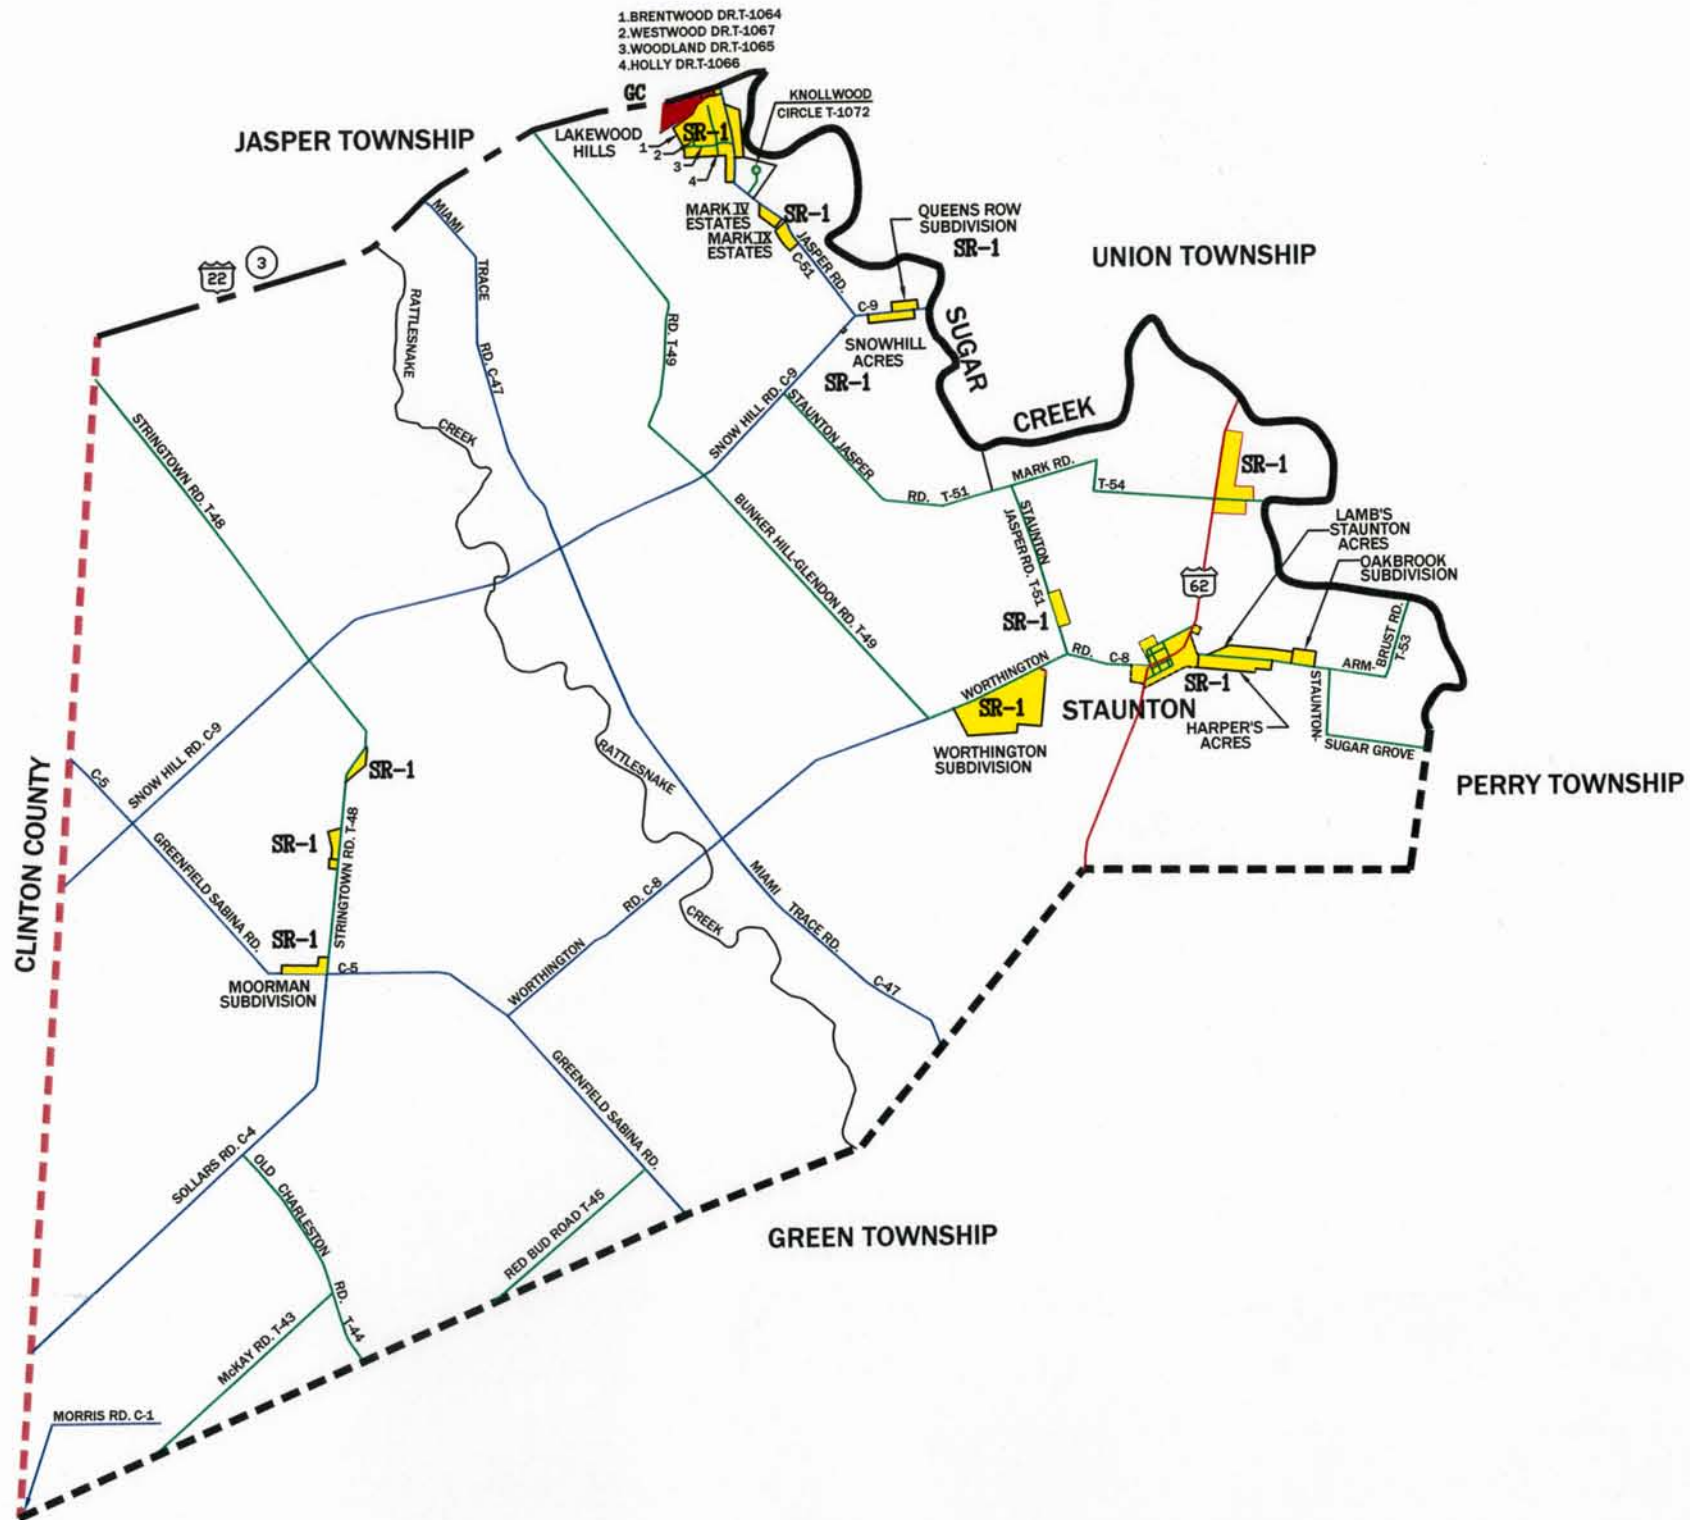

FAYETTE COUNTY ZONING RESOLUTION CONCORD TOWNSHIP

OFFICIAL ZONING DISTRICT MAP

This is the Official Zoning Map for Concord Township, Fayette County, Ohio, adopted by the Board of Fayette County as part of Resolution _____ on this ___ day of _____, 2007

Clerk

ZONING DISTRICTS

- FARM DISTRICT
- SUBURBAN RESIDENTIAL MEDIUM DENSITY DISTRICT
- SUBURBAN RESIDENTIAL HIGH DENSITY DISTRICT
- FARM SECURITY DISTRICT
- GENERAL COMMERCIAL DISTRICT
- REGIONAL COMMERCE DISTRICT
- INDUSTRIAL DISTRICTS
- PLANNED BUSINESS DISTRICT
- PLANNED UNIT DEVELOPMENT DISTRICT
- SPECIAL USE DISTRICT
- FLOOD PLAIN OVERLAY DISTRICT

F	
SR-1	
SR-2	
FS	
GC	
RC	
I-1, I-2	
PB	
PUD	
SU	
FP	